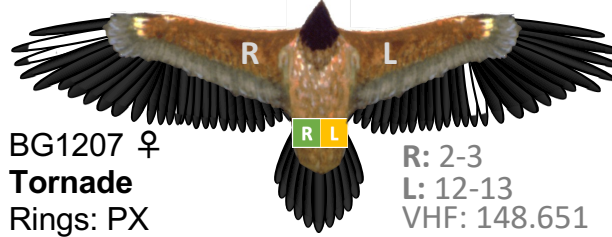

BG1207 ♀
Tornade
Rings: PX

R: 2-3
L: 12-13
VHF: 148.651

CC Guadalentín - 11.03.2024